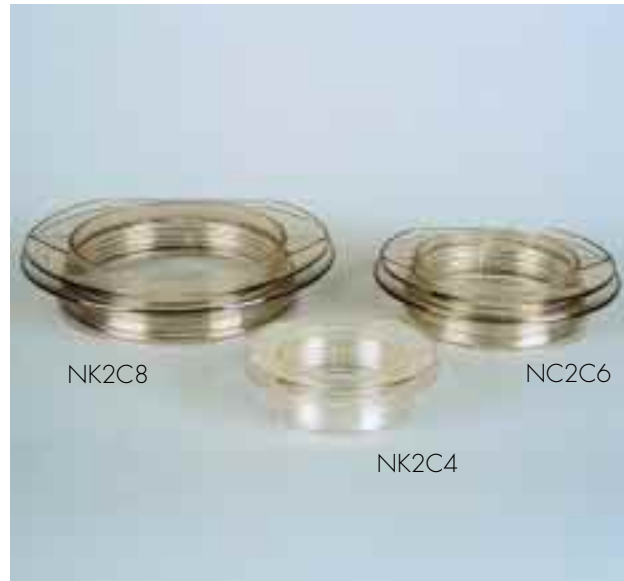

8040-P

8400-P

8050-P

* ASSORTED ACRYLIC UV LENSES. STACKABLE IN 6" O.D.

 **Listed
Wet Locations**

* POLYCARBONATE TEXTURED ACORNS AND ACRYLIC CUBES.

* ASSORTED ACCESSORIES FOR GLOBES AND POSTS.

* GLOBES NOT INCLUDED WITH BRACKETS.

 Listed
Wet Locations

YOSGAD

*ASSORTED COMBINATIONS OF GLOBES, FITTERS AND PIER MOUNTS

*MAKE YOUR OWN!