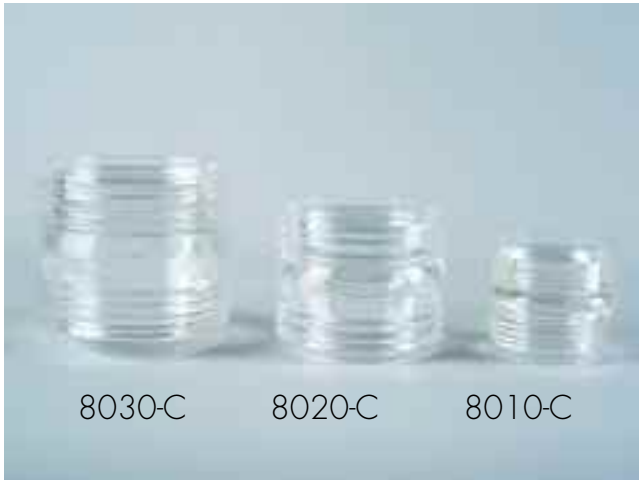

* FIXTURES CAN BE POST OR BRACKET FITTED, PIER MOUNTED OR HUNG FROM A CEILING.

 **Listed**
Wet Locations

NECKLESS

NECK

TWISTS

THREADED

*ASSORTED ACRYLIC AND POLYCARBONATE REPLACEMENT GLOBES.

 Listed
Wet Locations